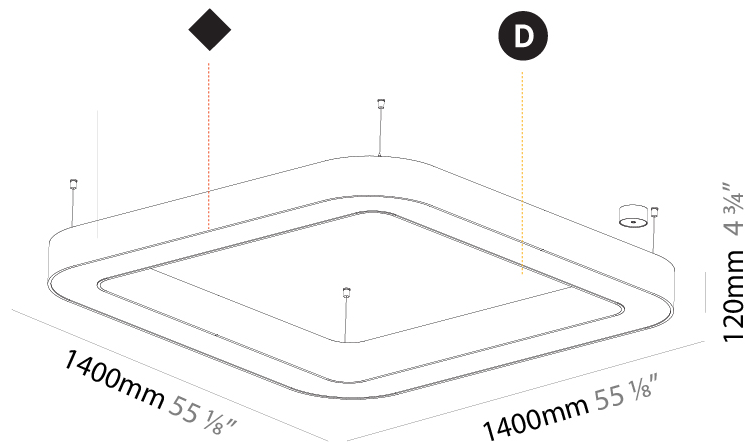

GENERAL

Series: Glorious
Subseries: Glorious Quantum
Brand: Prolight
Division: Architectural
Mounting Type: Suspension
Mounting Location: Ceiling
Subcategory: Ambient

PHYSICAL

Shape: Square
Length (mm): 1400
Length (in): 55 1/8
Width (mm): 1400
Width (in): 55 1/8
Height (mm): 120
Height (in): 4 3/4
Max. Overall Height (mm): 2120
Max. Overall Height (in): 83 7/16
Light Distribution: Direct / Indirect
Weight (kg): 18.463
Weight (lbs): 40.62
Diffuser: PMMA - Opal or Micro-Prism
Fixture Finish: SSR / BKV / CWI / CRY / HAB / UFT / ITA / RUA / FTG / MYG / LOD / PUS / FRO / FUP / KIA / POP / BLS / SPG / MEY / GOH / GUM / CHC / COM / ABZ / JAG / OBR / MOS / ROR
Fixture Material: Aluminum

ELECTRICAL

Lamp Type: LED (Zhaga Standard)
Input Wattage (W): 120
Total Output Wattage (W): 96 / 76.8 (3500K)
Dimming: Non-Dimming / Phase Dimming (120Vac only) / 0-10V Dimming
Driver Included: Yes
Driver Location: Integrated
Driver Type: Constant Current - 120 / 277Vac
Driver Class: Class 2
Input Voltage (V): 120 - 277
Constant Current (MA): 350 / 800 (3500K)

LED

Color Temperature (°K): 3000 / 3500 / 4000
Max. Delivered Lumen (lm): 7380 / 7644 / 7800 Direct / 5120 / 5556 / 5400 Indirect
CRI: >80 CRI
Efficiency (%): 69.8
Lamp Life (hrs): 50000

OPTICAL

RATINGS AND CERTIFICATIONS

Certified By: Certified for North American Standards
IP rating: IP20