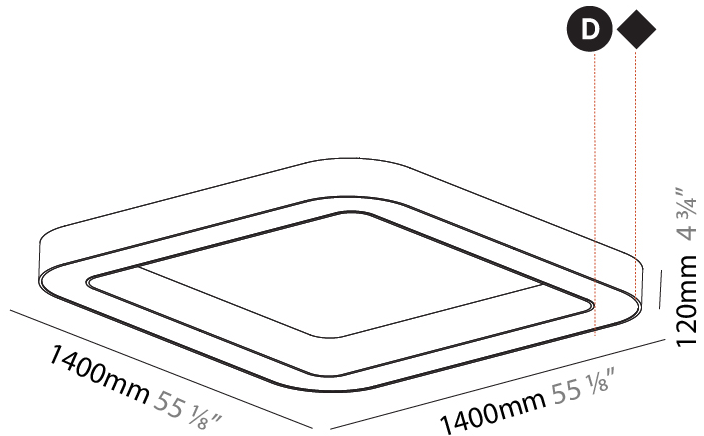

1. To build a product code in our configurator select the specify button on the base model # product page
2. To build a manual product code on this datasheet choose from the options listed below in blue font and add the suffix to the base model #

GENERAL

Series: Glorious
Subseries: Glorious Quantum
Brand: Prolicht
Division: Architectural
Mounting Type: Surface
Mounting Location: Ceiling

PHYSICAL

Length (mm): 1400
Length (in): 55 1/8
Width (mm): 1400
Width (in): 55 1/8
Height (mm): 120
Height (in): 4 3/4
Light Distribution: Direct
Weight (kg): 16.878
Weight (lbs): 37.13
Diffuser: PMMA - Opal or Micro-Prism
Fixture Finish: SSR / BKV / CWI / CRY / HAB / UFT / ITA / RUA / FTG / MYG / LOD / PUS / FRO / FUP / KIA / POP / BLS / SPG / MEY / GOH / GUM / CHC / COM / ABZ / JAG / OBR / MOS / ROR
Fixture Material: Aluminum

ELECTRICAL

Lamp Type: LED (Zhaga Standard)
Input Wattage (W): 80
Total Output Wattage (W): 64 / 51.2 (3500K)
Dimming: Non-Dimming / Phase Dimming (120Vac only) / 0-10V Dimming
Driver Included: Yes
Driver Location: Integrated
Driver Type: Constant Current - 120 / 277Vac
Driver Class: Class 2
Input Voltage (V): 120 - 277
Constant Current (MA): 350 / 800 (3500K)

LED

Color Temperature (°K): 3000 / 3500 / 4000
Max. Delivered Lumen (lm): 7380 / 7644 / 7800
CRI: >80 CRI
Efficiency (%): 65
Lamp Life (hrs): 50000

OPTICAL

RATINGS AND CERTIFICATIONS

Certified By: Certified for North American Standards
IP rating: IP20