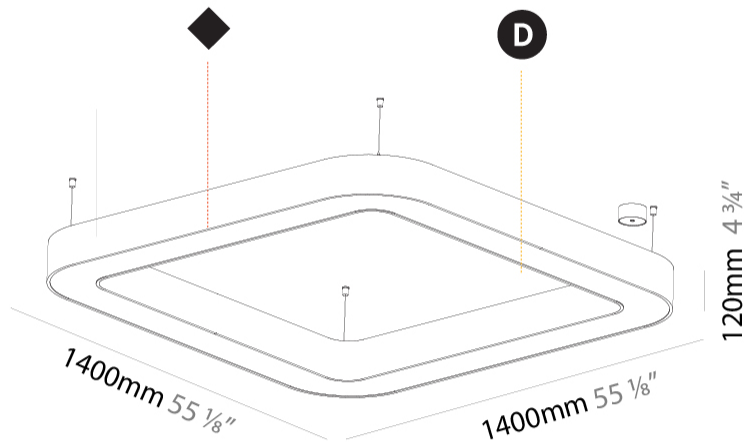

GENERAL

Series: Glorious
Subseries: Glorious Quantum
Brand: Prolicht
Division: Architectural
Mounting Type: Suspension
Mounting Location: Ceiling
Subcategory: Ambient

PHYSICAL

Shape: Square
Length (mm): 1400
Length (in): 55 1/8
Width (mm): 1400
Width (in): 55 1/8
Height (mm): 120
Height (in): 4 3/4
Max. Overall Height (mm): 2120
Max. Overall Height (in): 83 7/16
Light Distribution: Direct
Weight (kg): 17.644
Weight (lbs): 38.82
Diffuser: PMMA - Opal or Micro-Prism
Fixture Finish: SSR / BKV / CWI / CRY / HAB / UFT / ITA / RUA / FTG / MYG / LOD / PUS / FRO / FUP / KIA / POP / BLS / SPG / MEY / GOH / GUM / CHC / COM / ABZ / JAG / OBR / MOS / ROR
Fixture Material: Aluminum

ELECTRICAL

Lamp Type: LED (Zhaga Standard)
Input Wattage (W): 80
Total Output Wattage (W): 64 / 51.2 (3500K)
Dimming: Non-Dimming / Phase Dimming (120Vac only) / 0-10V Dimming
Driver Included: Yes
Driver Location: Integrated
Driver Type: Constant Current - 120 / 277Vac
Driver Class: Class 2
Input Voltage (V): 120 - 277
Constant Current (MA): 350 / 800 (3500K)

LED

Color Temperature (°K): 3000 / 3500 / 4000
Max. Delivered Lumen (lm): 7380 / 7644 / 7800
CRI: >80 CRI
Efficiency (%): 0.65
Lamp Life (hrs): 50000

OPTICAL

RATINGS AND CERTIFICATIONS

Certified By: Certified for North American Standards
IP rating: IP20